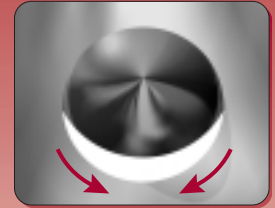

The scissor-like wiping action as the dome slides against the seat, helps prevent product pinching or jamming.

The rotating action of the dome against the seal allows for higher seating preload and prevention of leaks.