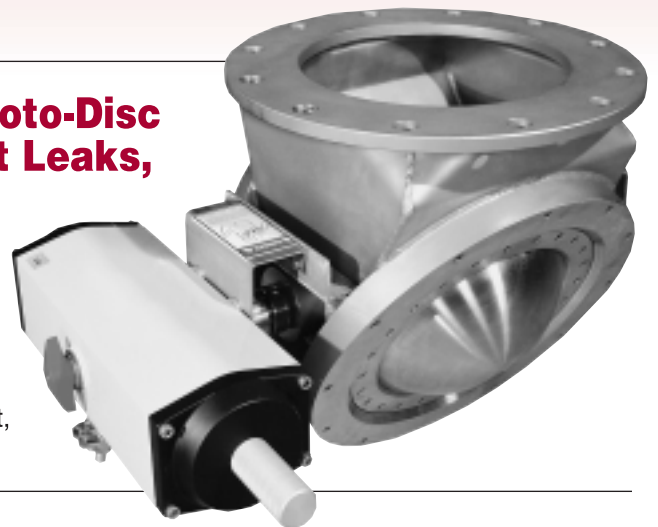

New!

Roto-Vert™

**HEAVY-DUTY
DIVERTER VALVE
THAT WON'T GUM
UP, JAM, OR
CRUSH YOUR
PRODUCT EVEN
UNDER THE
WORST
CONDITIONS**

The Roto-Vert Utilizes a Design that the Roto-Disc Company has used for 20 Years to Prevent Leaks, Jams & Product Breakage

Sticky and gummy powders, abrasives, pellets, ores and granular substances. Almost anything that runs through a process line can be run through this amazing workhorse valve — day after day — with incredibly low maintenance.

Next time you have a valve that gums up, jams or pinches your product, remember Roto-Vert. It can end your diverter valve headaches forever.

New, Heavy-duty Roto-Vert™ Clean Flow Diverter Valve

The scissor-like wiping action as the dome slides against the seat, helps prevent product pinching or jamming.

The rotating action of the dome against the seal allows for higher seating preload and prevention of leaks.

Materials

- Body and Dome: ductile iron, stainless steel, high alloy steel or aluminum
- For abrasive material: contact surfaces can be coated with Tungsten Carbide and/or Stellite®