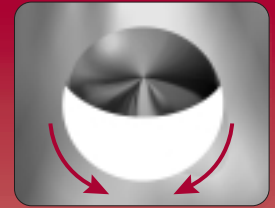

Next time you have a valve that gums up, jams or pinches your product, remember Roto-Vert. It can end your diverter valve headaches forever.

New, Heavy-duty Roto-Vert™ Clean Flow Diverter Valve

The scissor-like wiping action as the dome slides against the seat, helps prevent product pinching or jamming.

The rotating action of the dome against the seal allows for higher seating preload and prevention of leaks.

Materials

- Body and Dome: ductile iron, stainless steel, high alloy steel or aluminum
- For abrasive material: contact surfaces can be coated with Tungsten Carbide and/or Stellite®