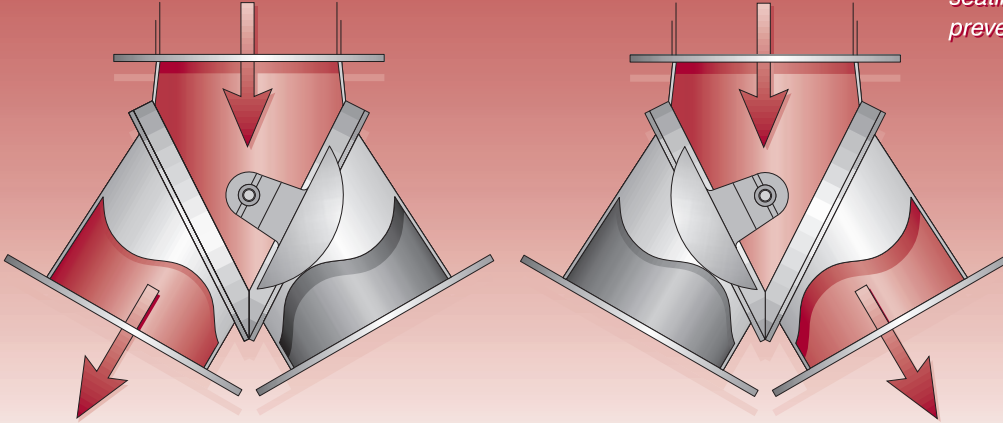

New!

Roto-Vert™

**HEAVY-DUTY
DIVERTER VALVE
THAT WON'T GUM
UP, JAM, OR
CRUSH YOUR
PRODUCT EVEN
UNDER THE
WORST
CONDITIONS**

The Roto-Vert Utilizes a Design that the Roto-Disc Company has used for 20 Years to Prevent Leaks, Jams & Product Breakage

Sticky and gummy powders, abrasives, pellets, ores and granular substances. Almost anything that runs through a process line can be run through this amazing workhorse valve — day after day — with incredibly low maintenance.

Next time you have a valve that gums up, jams or pinches your product, remember Roto-Vert. It can end your diverter valve headaches forever.

New, Heavy-duty Roto-Vert™ Clean Flow Diverter Valve

The scissor-like wiping action as the dome slides against the seat, helps prevent product pinching or jamming.

The rotating action of the dome against the seal allows for higher seating preload and prevention of leaks.

Materials

- Body and Dome: ductile iron, stainless steel, high alloy steel or aluminum
- For abrasive material: contact surfaces can be coated with Tungsten Carbide and/or Stellite®