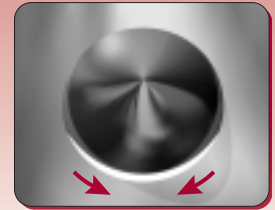

The scissor-like wiping action as the dome slides against the seat, helps prevent product pinching or jamming.

The rotating action of the dome against the seal allows for higher seating preload and prevention of leaks.